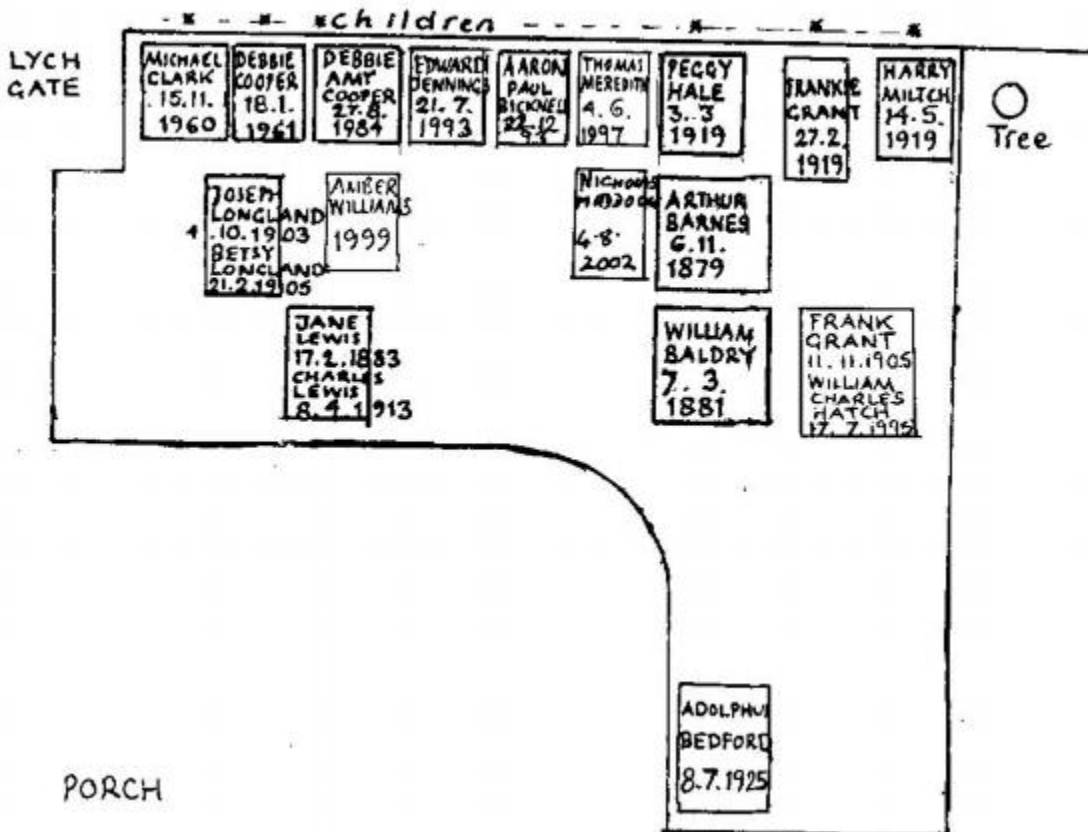

# NORTH CHURCHYARD

SARAH OVER  
24.1.1846  
JOHN OVER  
28.4.1893  
JOHN OVER  
16.6.1905

Tree  
○

GEORGE LOWE  
29.5.1888

Tree  
○

NORAH WHITEHORN  
○ (ash.)  
Tree

GEORGE HENRY MONK  
(ash.)  
Tree  
○

JUNE MARGARET GULDY  
9.1.1937

Tree  
○

Tree  
○

RUPERT WILLIAM PAIN  
15.1.1907  
ANNIE COOPER REDE PAIN  
9.2.1940

LEVI  
12.1.1908  
ELIZA BROOMFIELD  
13.1.1908

Tree  
○

Tree  
○

Tree  
○

Tree  
○