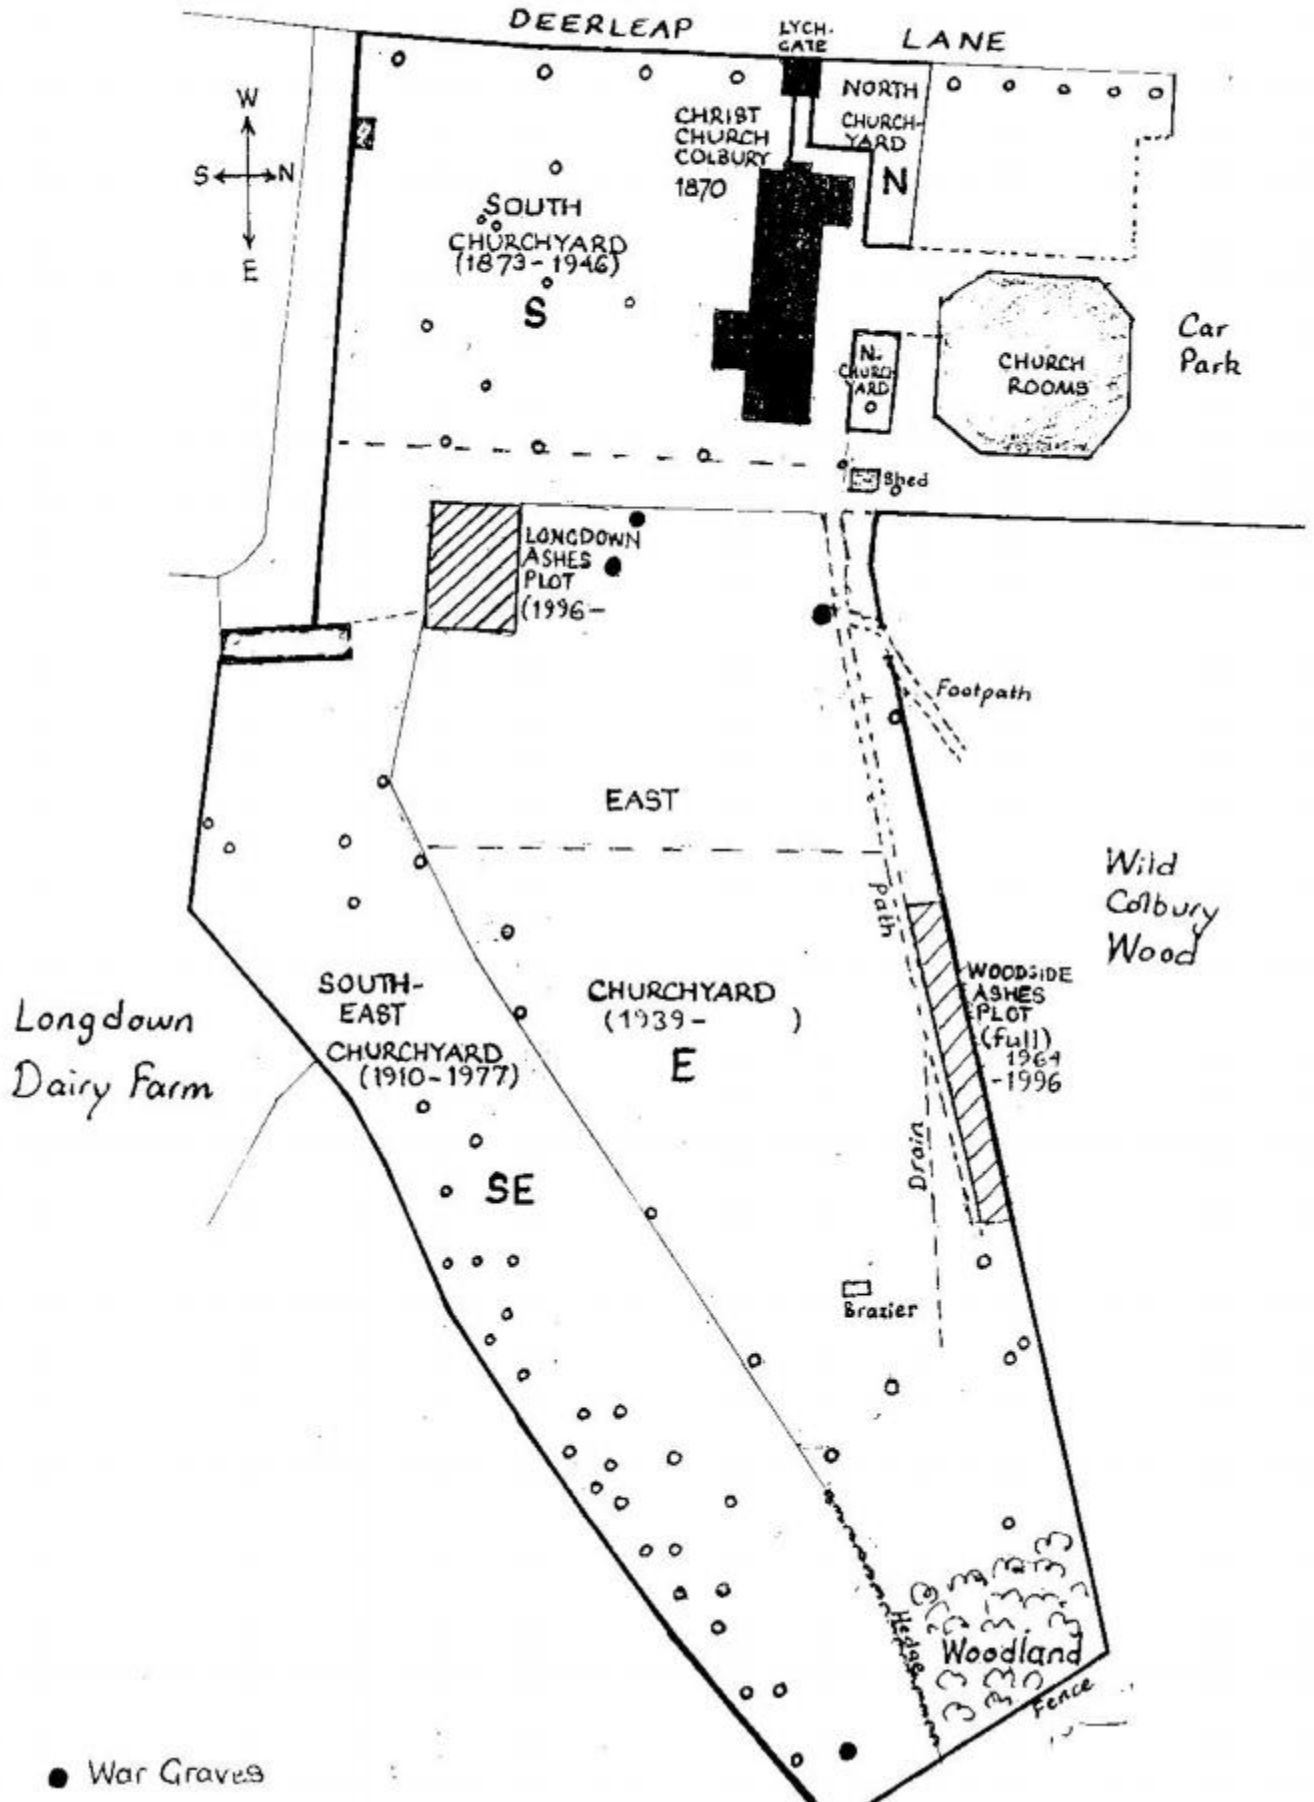

# NORTH CHURCHYARD

SARAH OVER  
24.1.1846  
JOHN OVER  
28.4.1893  
JOHN OVER  
16.6.1905

Tree  
○

GEORGE LOWE  
29.5.1888

Tree  
○

NORAH WHITEHORN  
○ (ash.)  
Tree

GEORGE HENRY MONK  
(ash.)  
Tree  
○

JUNE MARGARET GULDY  
9.1.1937