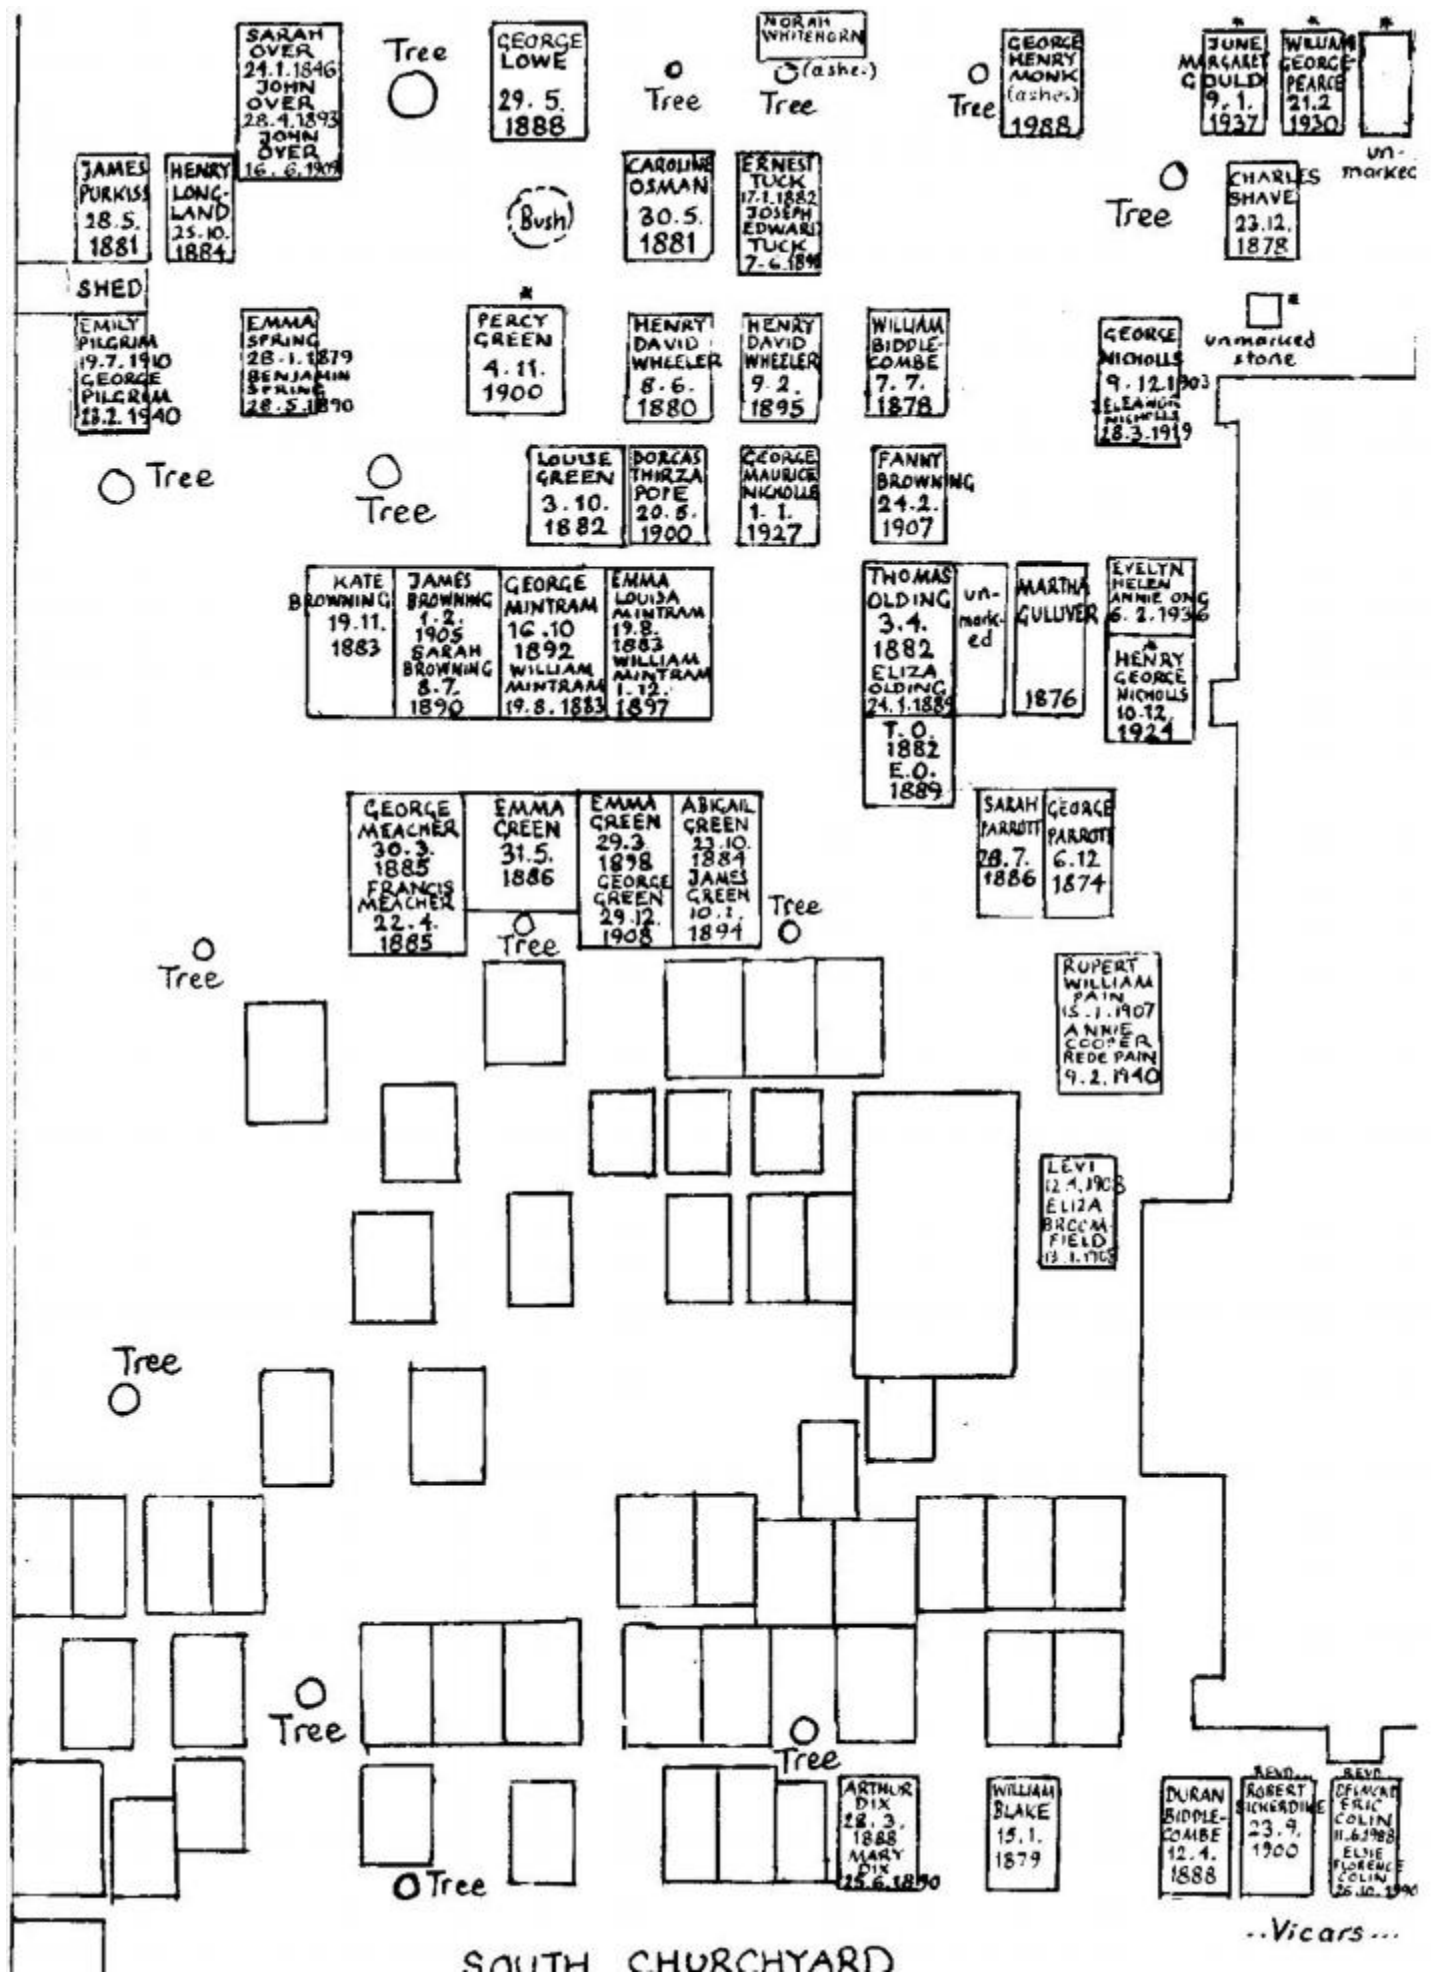

# NORTH CHURCHYARD

SARAH OVER  
24.1.1846  
JOHN OVER  
28.4.1893  
JOHN OVER  
16.6.1905

Tree  
○

GEORGE LOWE  
29.5.1888

Tree  
○

NORAH WHITEHORN  
○ (ash.)  
Tree

GEORGE HENRY MONK  
(ash.)  
Tree  
○

JUNE MARGARET GULDY  
9.1.1937